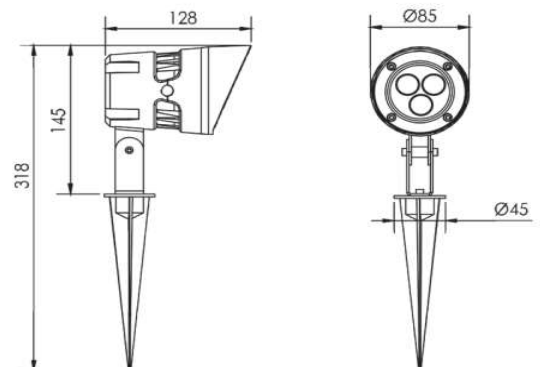

Dia=85mm
L=128mm
H=145mm

Frame

Aluminium Die-cast

Color Tempertaure

3000K

Power

8 W

Total Luminous Flux

520 lm

Efficacy

65 lm/W

IP rating

66

Beam angle

5,12.5, 20, 30, 45,
60,15X30,10X60Degree

Color Rendering

220-240 VAC

Standard Lifetime

L70 minimum at 50,000
burning hours

Dimension diagram

Remarks:-

Address: Plot #7 Saroorpur-Nangla Industrial Area,Ballabgarh-Sohna Road,Faridabad-121005

Email: info@sovitron.com